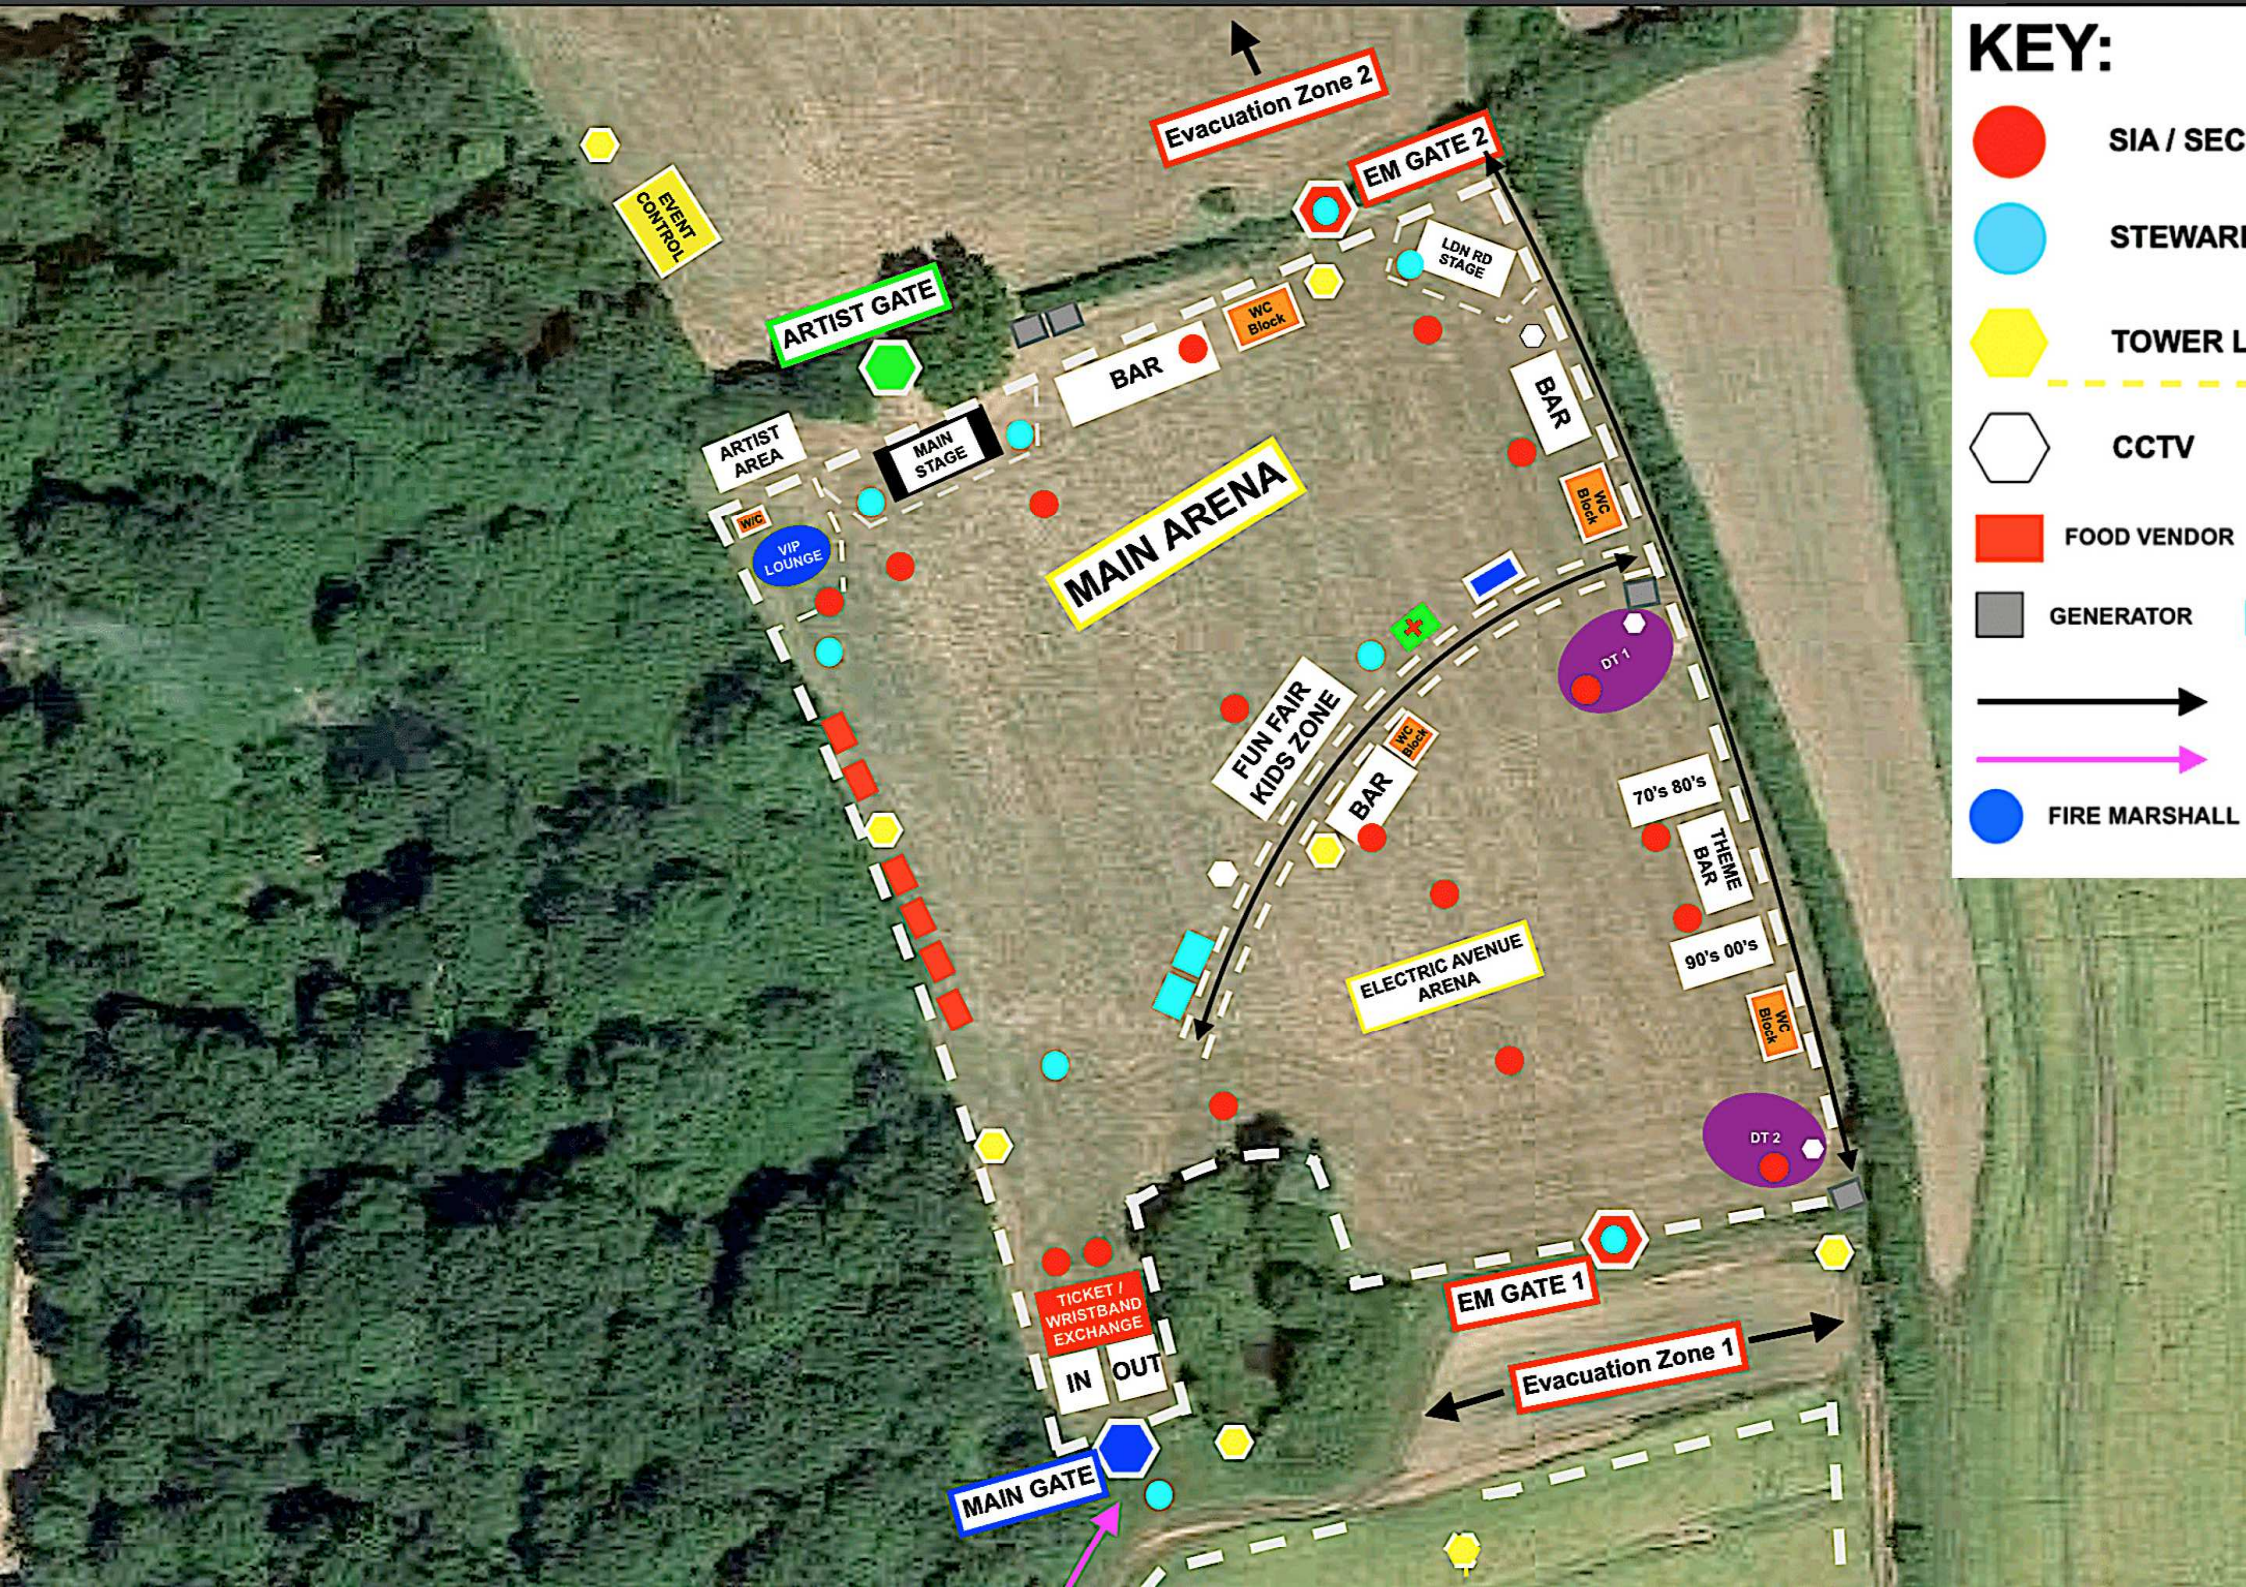

KEY:

- SIA / SEC
- STEWARD
- TOWER LIGHT
- FENCE
- CCTV
- FOOD VENDOR
- GENERATOR
-
-
- FIRE MARSHALL

MAIN ARENA

FUN FAIR
KIDS ZONE

ELECTRIC AVENUE
ARENA

70's 80's
THEIR
BAR
90's 00's

ARTIST GATE

ARTIST AREA

MAIN STAGE

BAR

WC Block

EM GATE 2

LDN RD STAGE

BAR

WC Block

EM GATE 1

Evacuation Zone 1

Evacuation Zone 2

MAIN GATE

TICKET /
WRISTBAND
EXCHANGE

IN

OUT

EVENT
CONTROL

WC

VIP
LOUNGE

DT 1

DT 2

MAIN STAGE

BAR

WC Block

WC Block